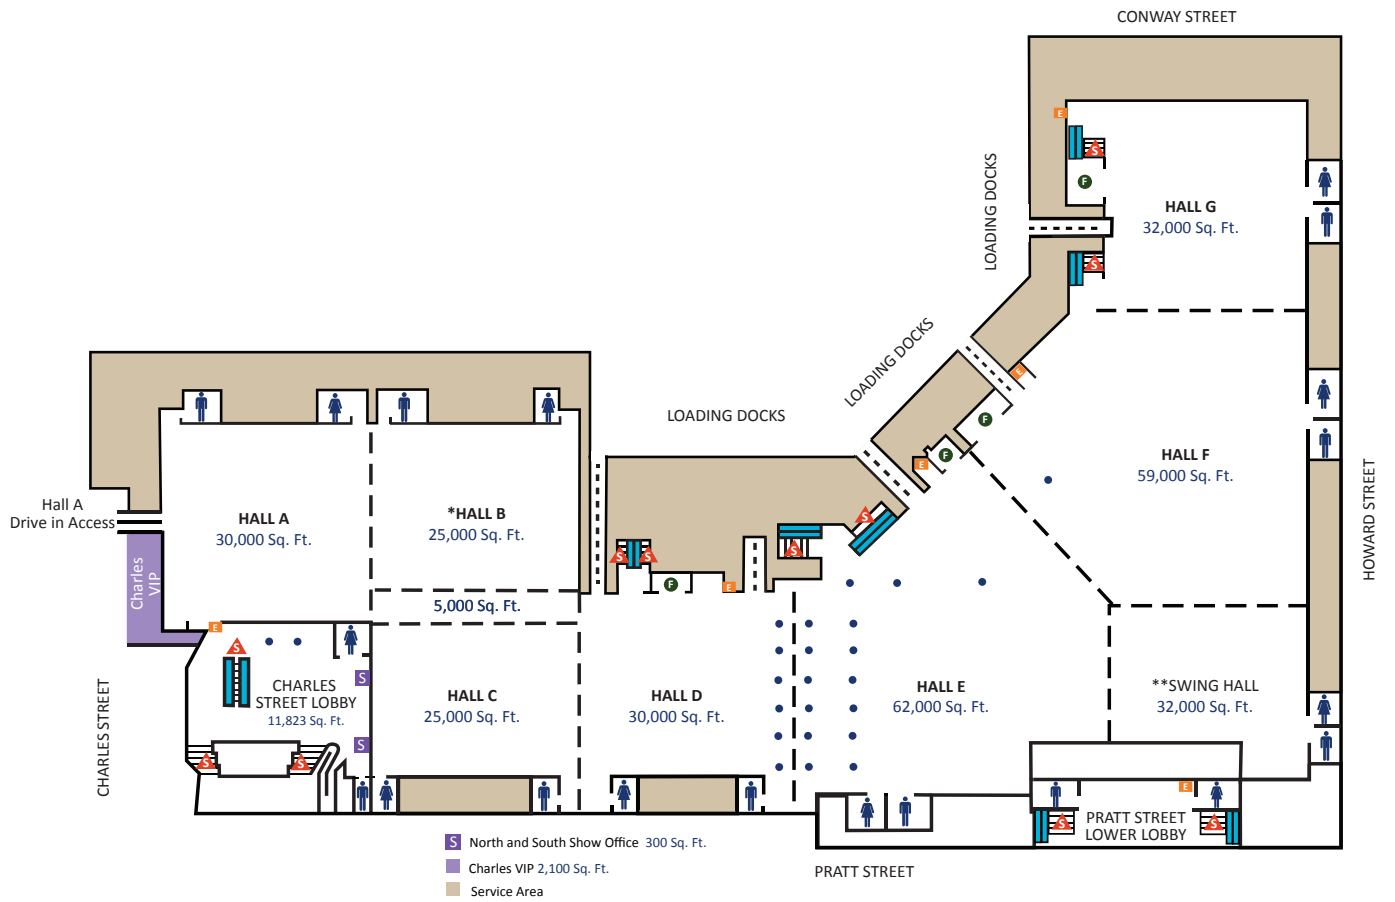

Level 100

Baltimore Convention Center

Public Safety Entrance